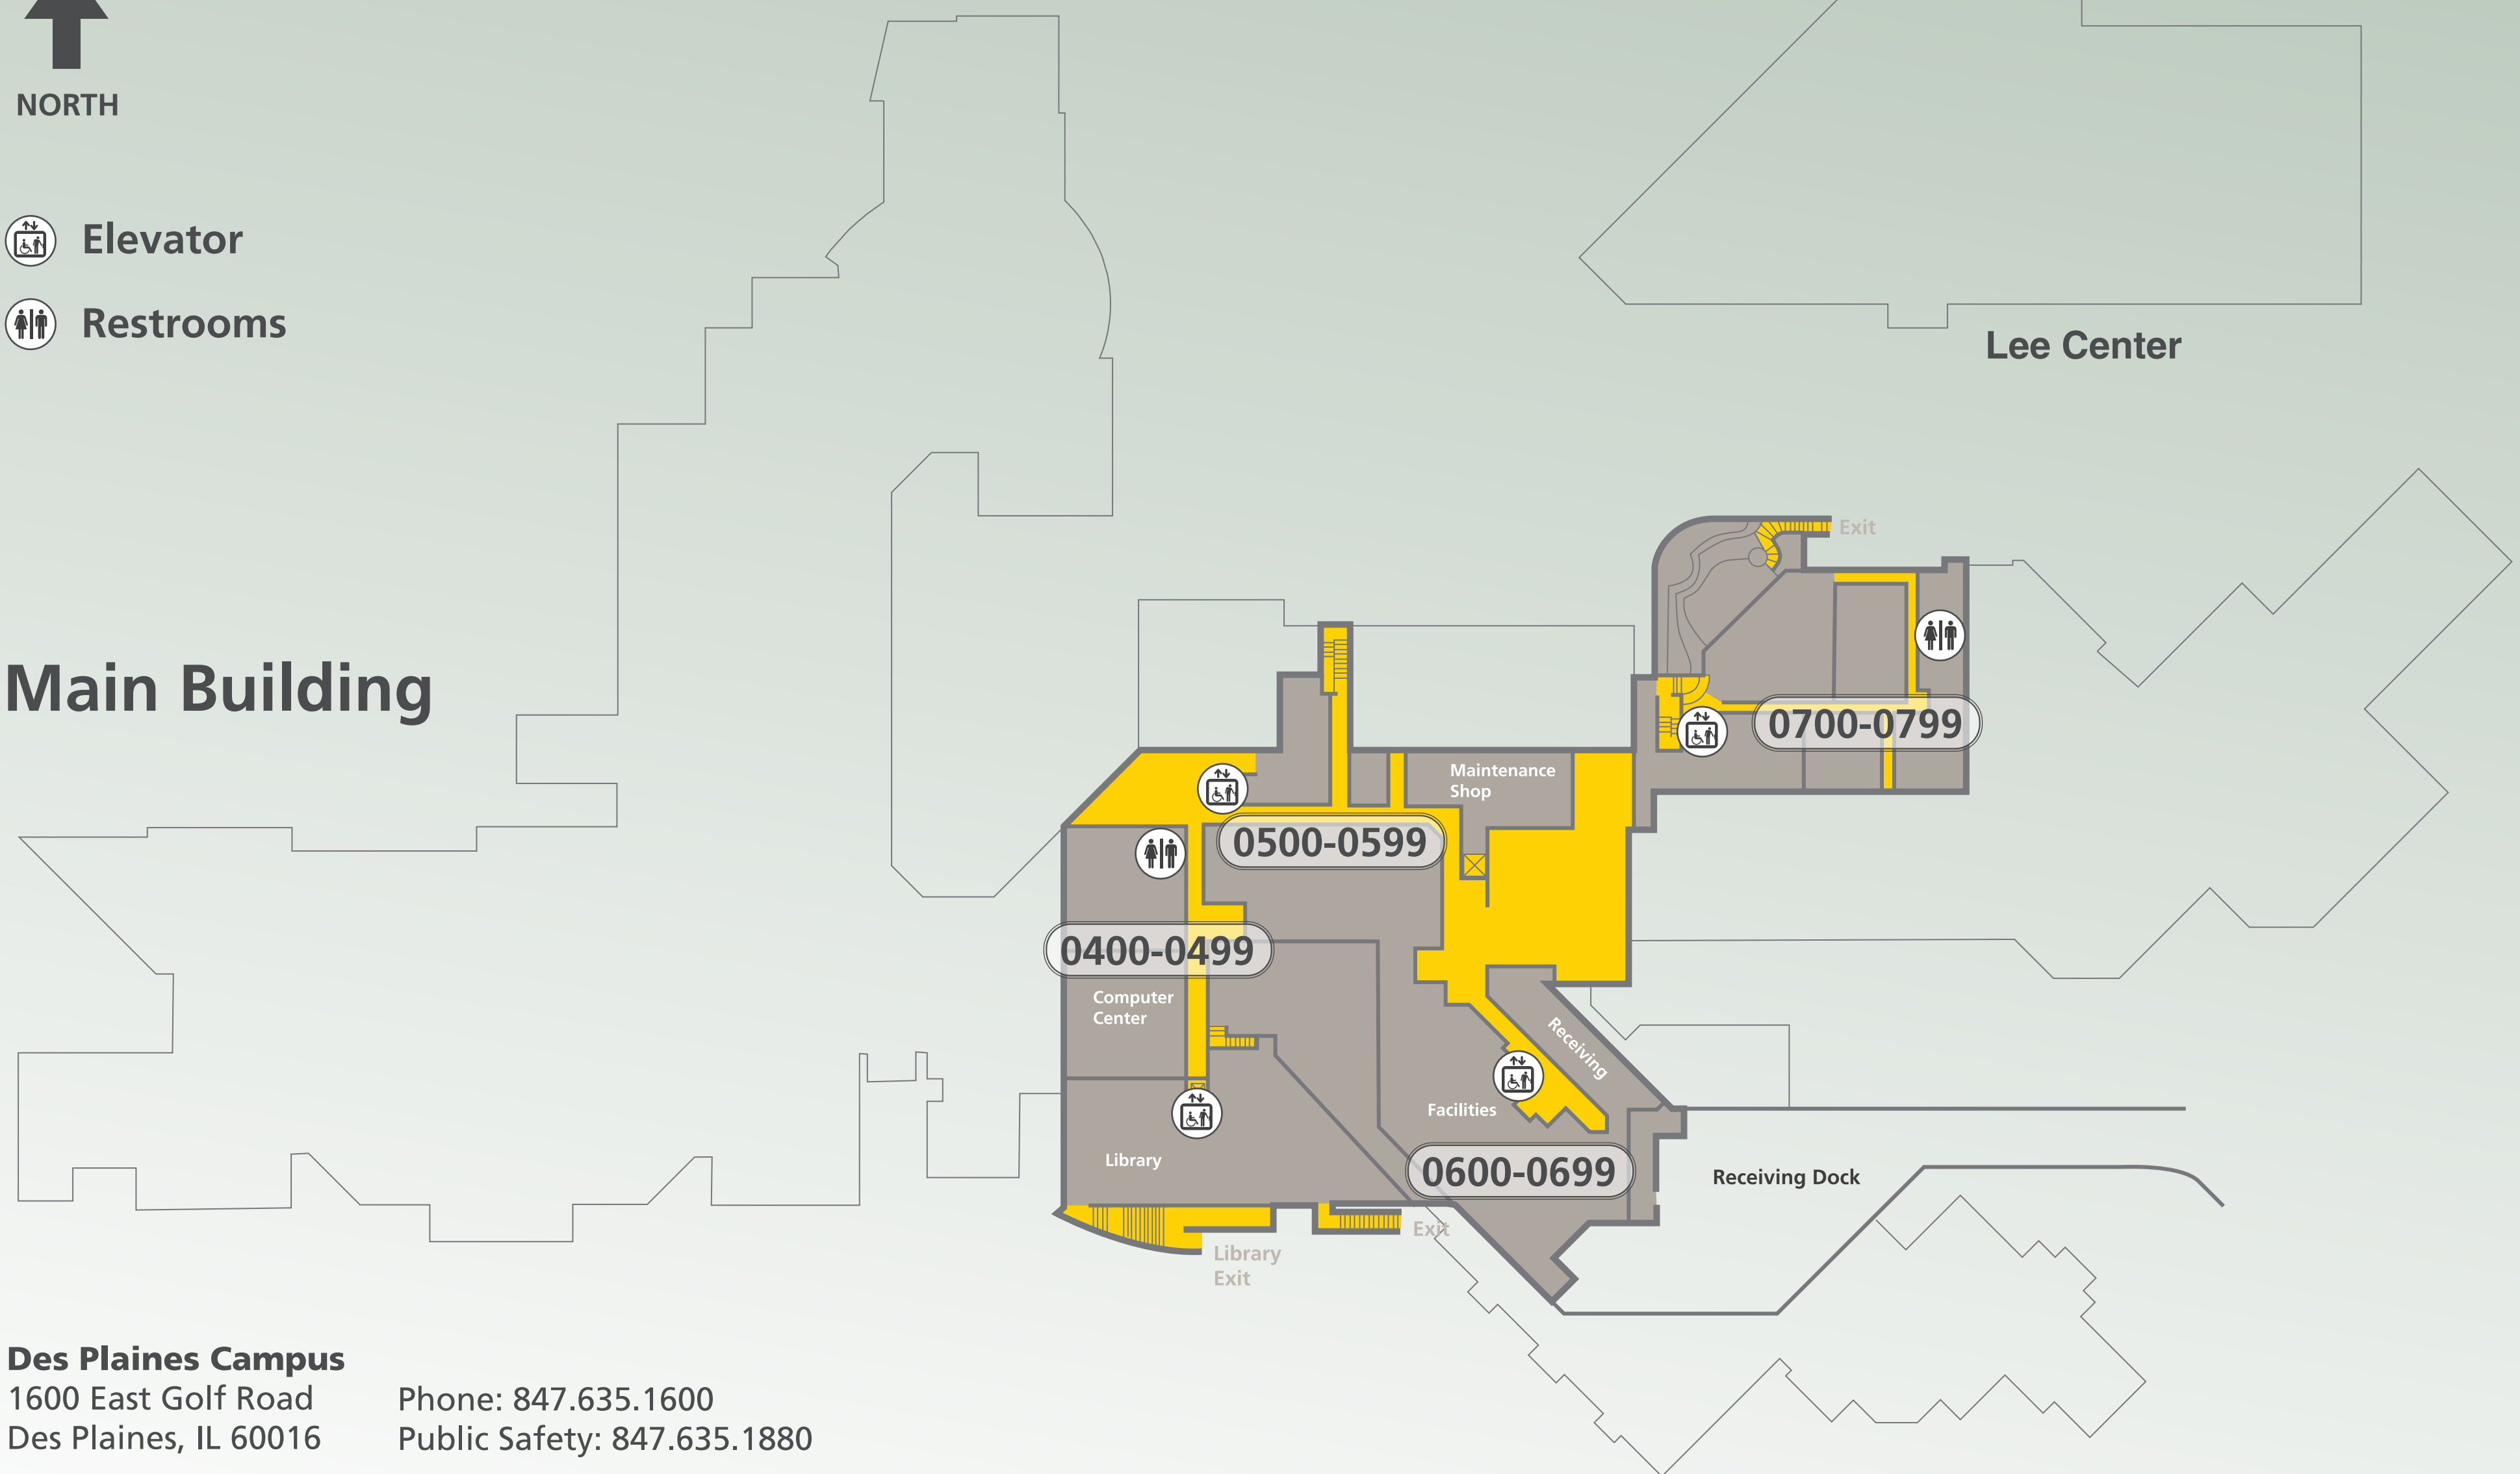

Des Plaines - LOWER LEVEL

NORTH

 Elevator

 Restrooms

Main Building

Lee Center

Des Plaines Campus

1600 East Golf Road
Des Plaines, IL 60016